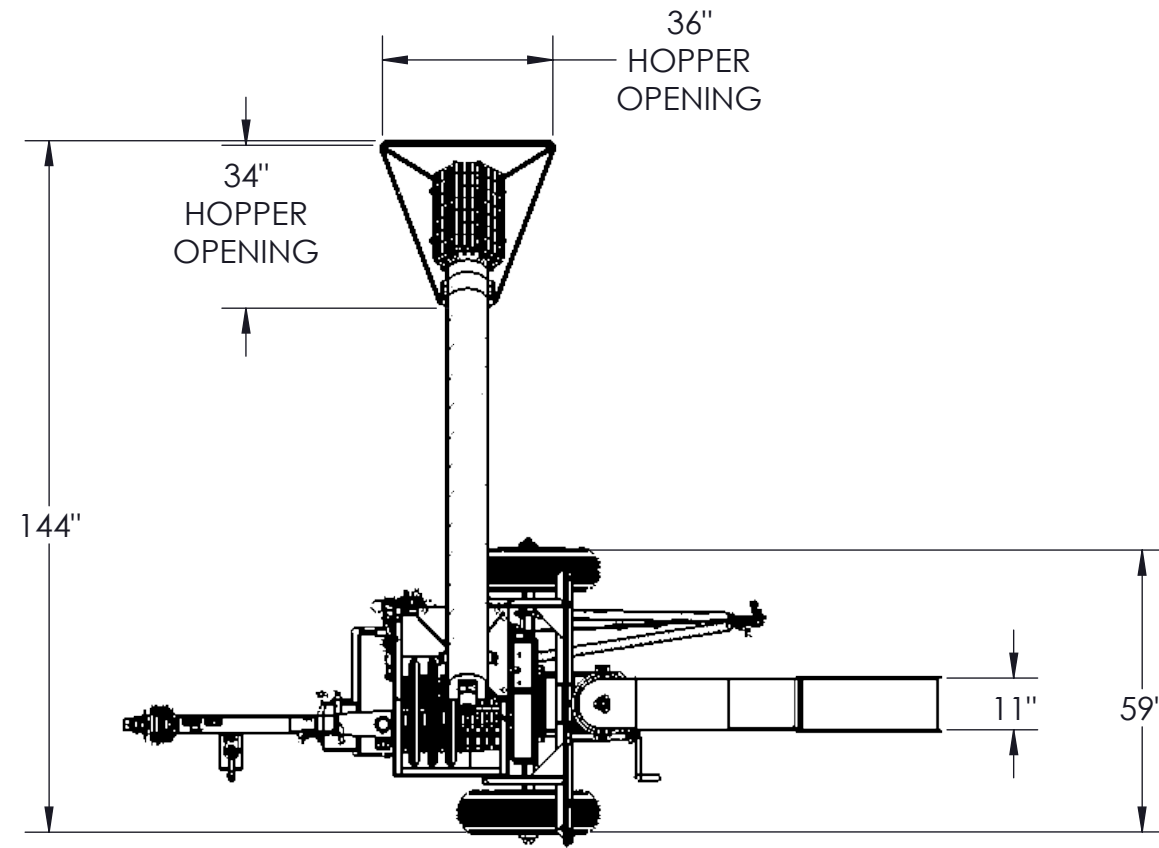

Automatic

ATG900

ATG900 STANDARD INTAKE & DISCHARGE AUGER